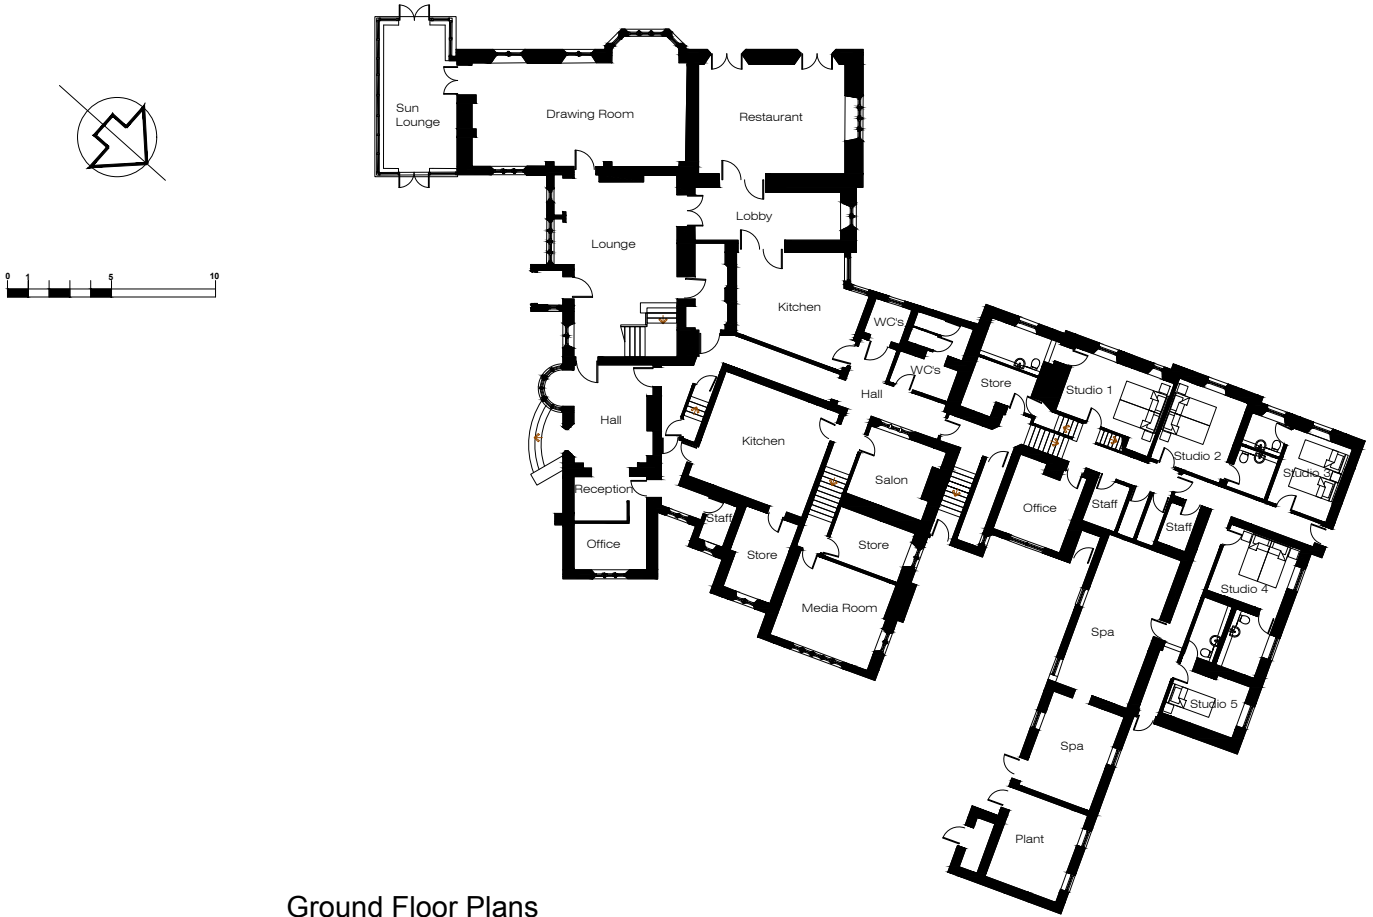

The Fence,
St. Briavels
Lidney
Wye Valley
Gloucestershire GL15 6RB

MIT
Property Consultants

info@mitpc.co.uk
+44 (0)20 38651239
mitpc.co.uk

Ground Floor Plans

First Floor Plans

Second Floor Plan