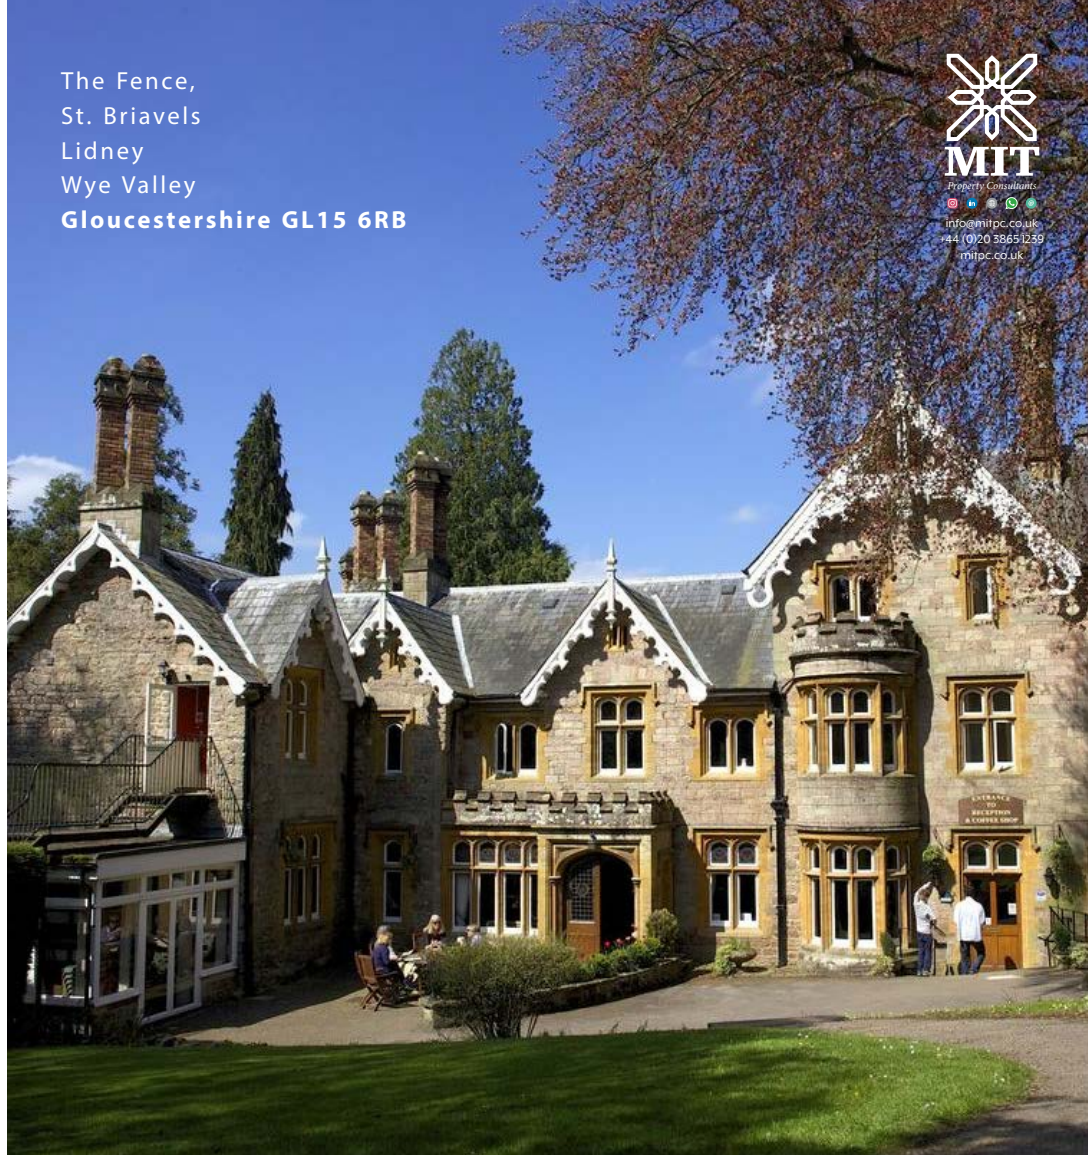

Investment Opportunity

21 LUXURY STUDIOS FROM

£74,950
- £129,950

5 LUXURY LODGES

£125,000
- £175,000

- UK's area of outstanding natural beauty
- Purchase from £74,950
- Returns from 10% paid monthly
- 5-6 year 110%, 7-8 year 115%, 9 year 120% and 10 year 125% buy-back
- Reserve for £2,000

The Fence,
St. Briavels
Lidney
Wye Valley
Gloucestershire GL15 6RB

MIT
Property Consultants